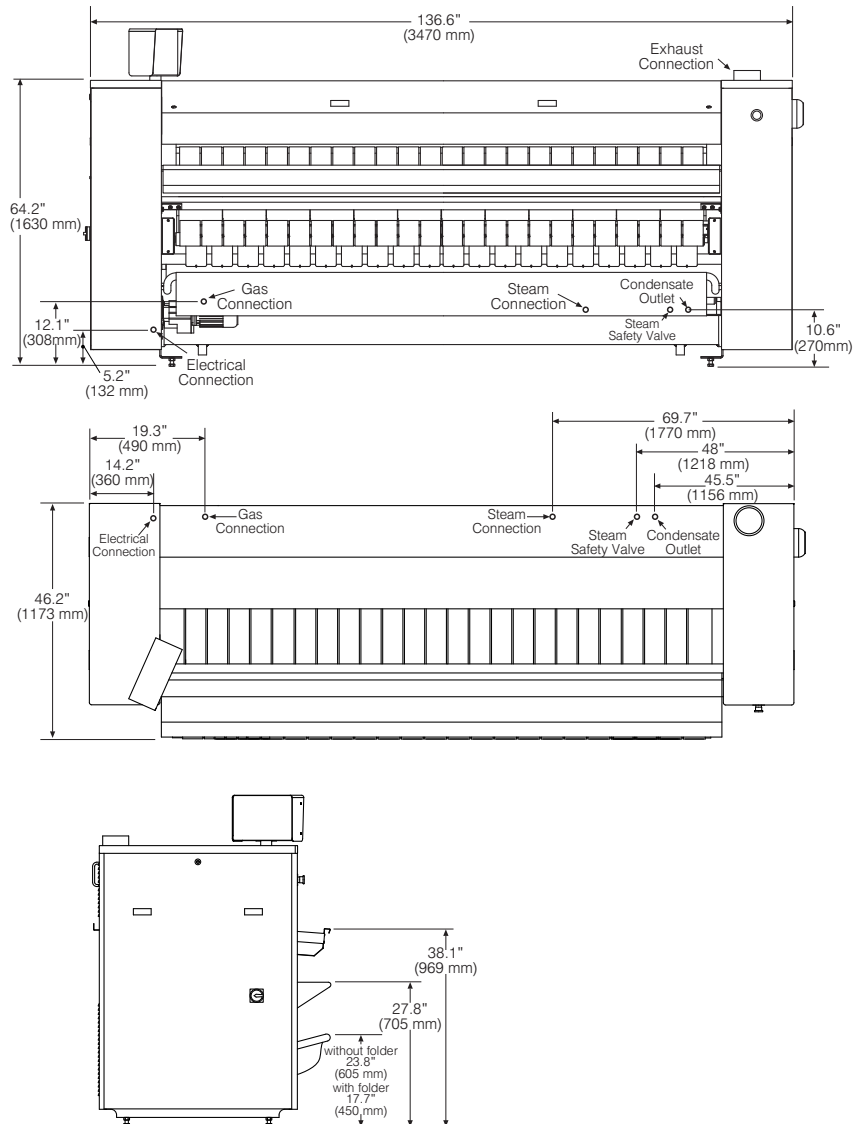

Z20100

Z-SERIES HEATED-ROLL
FLATWORK IRONER

2500 State Road 44 • Oshkosh, WI 54904
920.231.8222 • FAX 920.231.4666
www.onepressironer.com

Cylinder Diameter	<i>inch (mm)</i>	20.1 (510)
Usable Cylinder Width	<i>inch (mm)</i>	99.6 (2530)
Evaporation Capability	<i>gal/h (l/h)</i>	
Gas/Electric		10.57 (40)
Steam		14.79 (56)
Ironing Speed	<i>ft/min (m/min)</i>	3-49 (1-15)
Net Weight	<i>lbs (kg)</i>	
Gas/Electric	<i>without folder</i>	2788 (1265)
	<i>with folder</i>	3069 (1392)
Steam	<i>without folder</i>	3031 (1375)
	<i>with folder</i>	3312 (1502)
Crated Weight	<i>lbs (kg)</i>	
Gas/Electric	<i>without folder</i>	3439 (1560)
	<i>with folder</i>	3775 (1712)
Steam	<i>without folder</i>	3681 (1670)
	<i>with folder</i>	4017 (1822)
Machine Width	<i>inch (mm)</i>	136.6 (3470)
Machine Depth	<i>inch (mm)</i>	46.2 (1173)
Machine Height	<i>inch (mm)</i>	64.2 (1630)
Feed Height	<i>inch (mm)</i>	40.6 (1030)
Shipping Dimensions (WxDxH)	<i>inch (mm)</i>	
	<i>without folder</i>	142.1 x 45.5 x 71.9 (3610 x 1155 x 1825)
	<i>with folder</i>	142.1 x 50.6 x 71.9 (3610 x 1285 x 1825)
Motor Power	<i>Hp</i>	
Roller Motor		0.40
Extraction Motor		0.74
Exhaust Diameter	<i>inch (mm)</i>	5.1 (130)
Exhaust Air Flow	<i>cfm (m³/h)</i>	
Gas		564 (634)
Electric/Steam		1077 (958)
Electric Heating	<i>kW</i>	
208/60/3		37.06
240/60/3		49.34
Gas Connection	<i>inch (mm)</i>	3/4 NPT (19)
Gas Heating	<i>BTU/h</i>	
Natural		208,823
Propane		201,999
Gas Consumption	<i>cfm (m³/h)</i>	
Natural		3.81 (6.48)
Propane		9.95 (4.51)
Gas Pressure	<i>inch wc</i>	
Natural		7
Propane		11
Steam Connection	<i>inch (mm)</i>	1 (25.4)
Steam Condensate Outlet	<i>inch (mm)</i>	3/4 (19)
Steam Heating	<i>BTU/h</i>	221,789
Steam Consumption	<i>lbs/h (kg/h)</i>	254 (115)
Steam Pressure	<i>PSI (bar)</i>	116 (8)
Safety Valve Connection	<i>inch (mm)</i>	1 (25.4)
Circuit Protection	<i>Amps</i>	
Gas/Steam	208-240/60/1	10
Electric	208/60/3	160
	240/60/3	160
Full Load	<i>Amps</i>	
Gas/Steam	208-240/60/1	6.1
Electric	208/60/3	109
	240/60/3	125